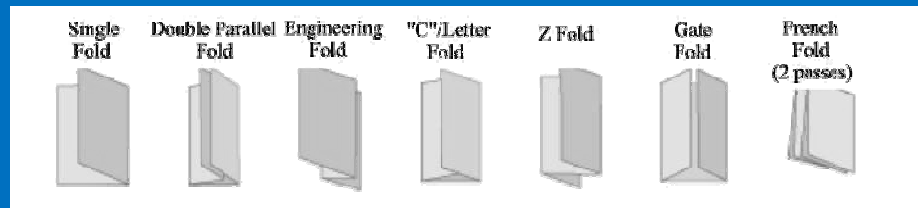

Specifications:

A size Paper Handling A5-A3

Paper Sizes: 148x210mm to 297x420mm

Accepted Paper Weights 50-100gsm

Load Capacity 300sheets

Dimensions (WxDxH): 790x420x504mm

Weight 16Kg

For more details, please contact us: 1800 333 666

Communication Technology Ltd
Denhu Complex,
Walkinstown Avenue
Dublin 12

Tel: 01 456 1274/01 450 5178
Fax: 01 450 3181
E-mail: sales@comtec.ie
Web: www.comtec.ie